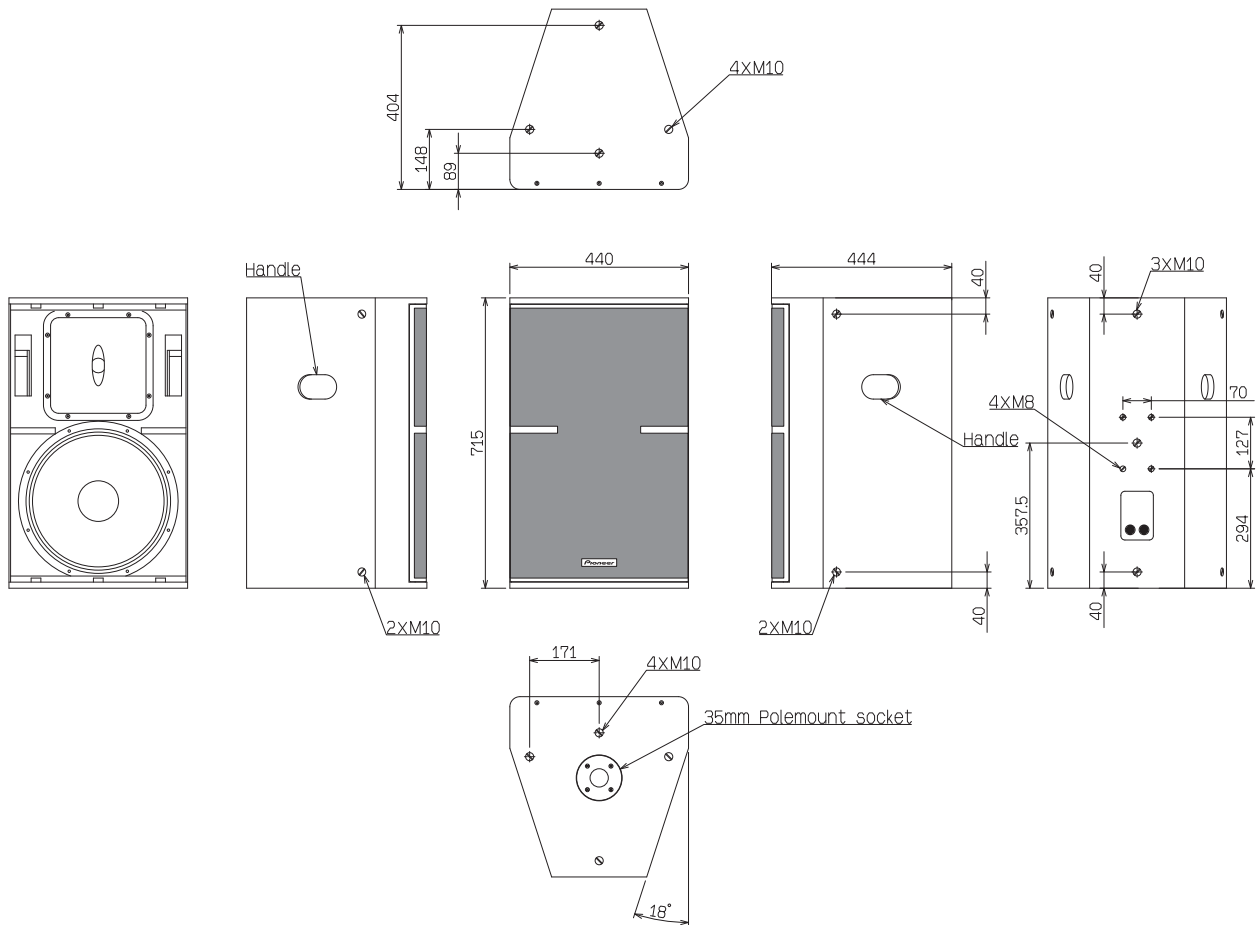

XY-152

TECHNICAL DRAWING