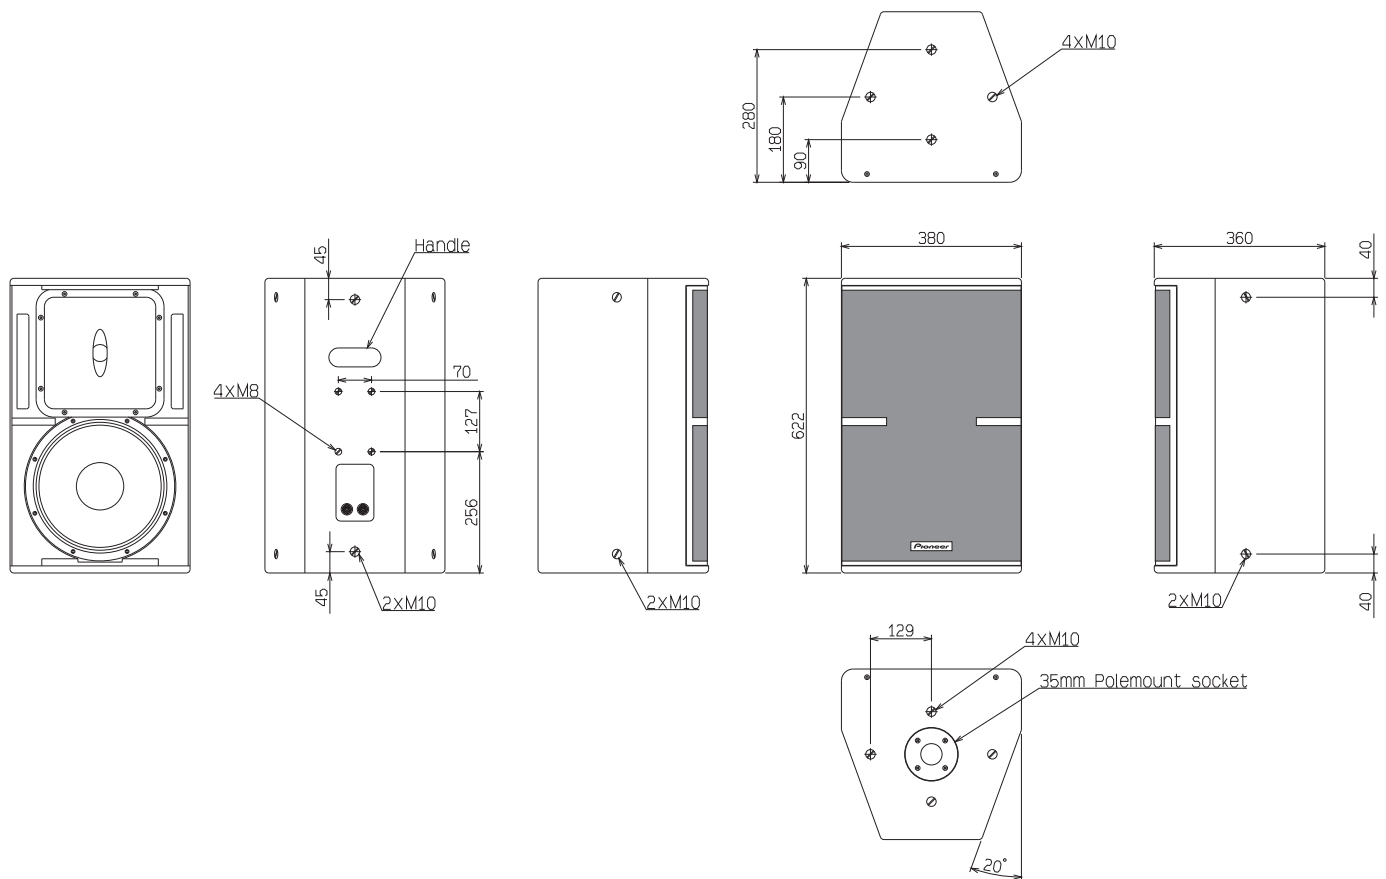

XY-122

TECHNICAL DRAWING